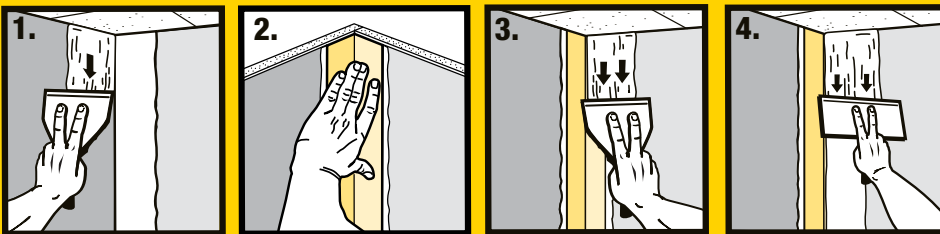

CertainTeed

LEVELLINE®

Tapered Profile Design – makes finishing fast and easy.

Tired of your flex...

- Popping off the walls?
- Cracking?
- Blistering?

Spending too much time...

- Pre-creasing?
- Pre-measuring?
- Applying excessive mud?

LEVELLINE's Tapered Profile Design eliminates installation headaches and callbacks. Installing off-angles, inside and outside corners is faster and easier with LEVELLINE's tapered flex design. Our flex goes straight from the box or roll onto the wall, and requires less mud to apply and finish.

LEVELLINE's superior corner construction (tapered plastic core, joint tape and formulated surface paper) ensures corners will not split or dent. LEVELLINE can also withstand structural settling from green lumber and seismic movement without cracking or popping off the wall.

OUTPERFORMS FLAT FLEX AT EVERY ANGLE, ON ANY CORNER.

Store in a cool, dry area. Install with all-purpose drywall joint compound.

Directions: Step (1) Apply all-purpose joint compound to corner. Step (2) Press LEVELLINE trim into position and straighten. Step (3) Using a 4" finishing knife, remove excess mud and let dry. Step (4) Use a 6" finishing knife to skim over corner, let dry. Sand and finish.