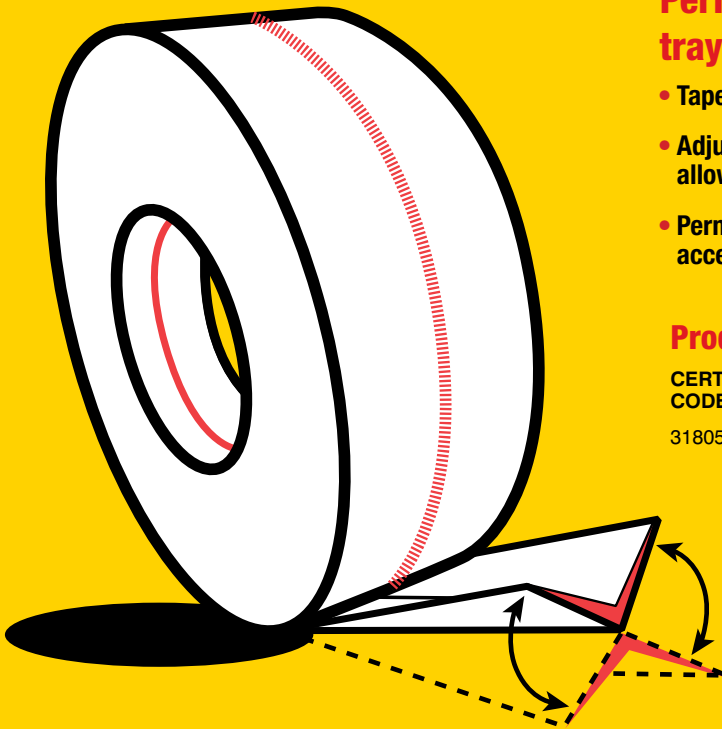

# LEVELLINE®

**Drywall corner trim that flexes to any inside or outside corner angle**

**Perfect for outside/inside corners, off-angles, tray ceilings and bay windows**

- Tapered Plastic Core will not split or dent
- Adjusts to any angle; eliminates precreasing allowing for instant application.
- Permanently bonds corner to drywall – accepts any finish.

## Product Data

CERTAINTEED CODE:	UPC CODE:	LENGTH:	WIDTH:	PACKAGE SIZE:
318058	800805180583	100' (30.5 m)	2.75" (69.9 mm)	12 Roll Master Pack

**CertainTeed**  
SAINT-GOBAIN  
Gypsum

CertainTeed

LEVELLINE's Tapered Profile Design eliminates installation headaches and callbacks. Installing off-angles, inside and outside corners is faster and easier with LEVELLINE's tapered flex design. Our flex goes straight from the box or roll onto the wall, and requires less mud to apply and finish.

LEVELLINE's superior corner construction (tapered plastic core, joint tape and formulated surface paper) ensures corners will not split or dent. LEVELLINE can also withstand structural settling from green lumber and seismic movement without cracking or popping off the wall.